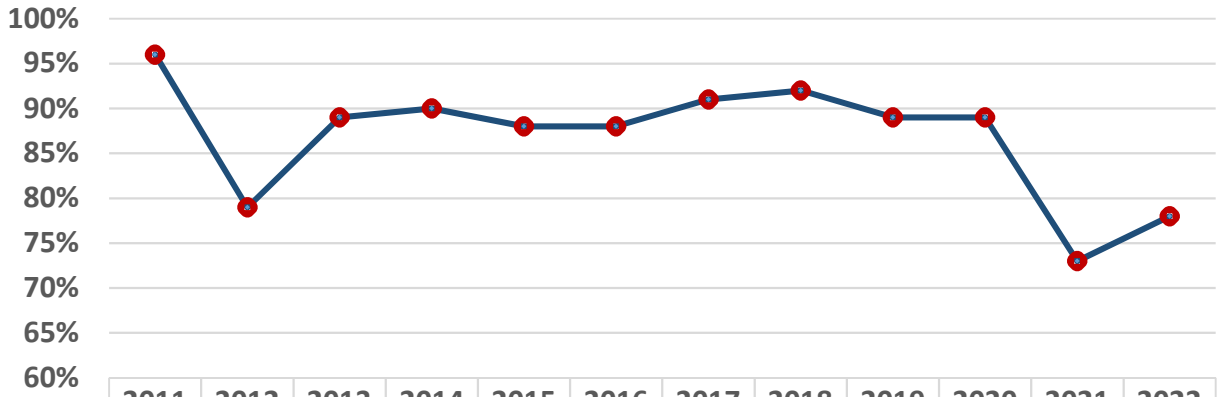

## LAKEVIEW COLLEGE OF NURSING COMPLETION RATES

	2011	2012	2013	2014	2015	2016	2017	2018	2019	2020	2021	2022
Series1	96%	79%	89%	90%	88%	88%	91%	92%	89%	89%	73%	78%